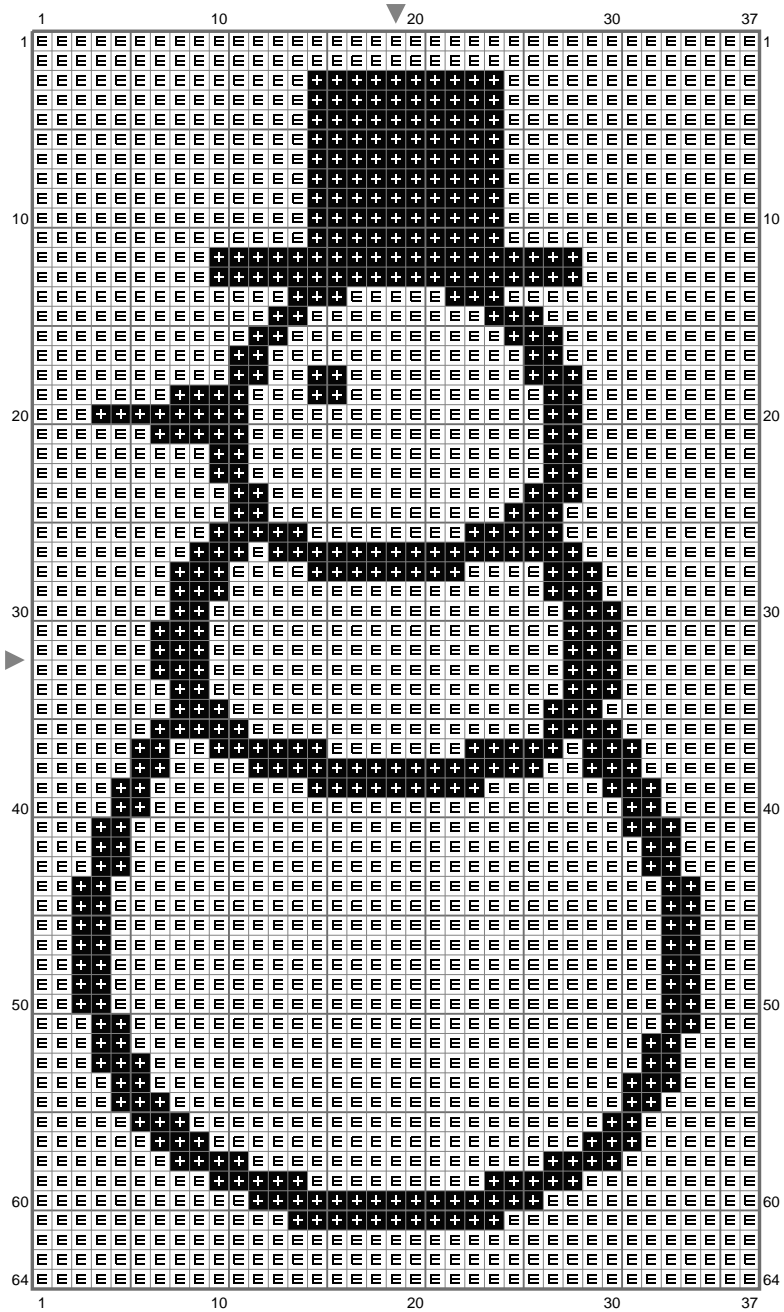

Snowman

Copyright (C) 2011 AltogetherChristmas.com

Snowman

Copyright (C) 2011 AltogetherChristmas.com

Stitch Count: 37w x 64h
 Finished Size: 6.71 cm x 11.61 cm (28 ct./inch)
 Cloth: Aida
 Cloth's Color: White
 # of colors: 2 Colors

Color Table (DMC)

Cross Stitch

+	310	(463 ct)
□	B5200	(1905 ct)